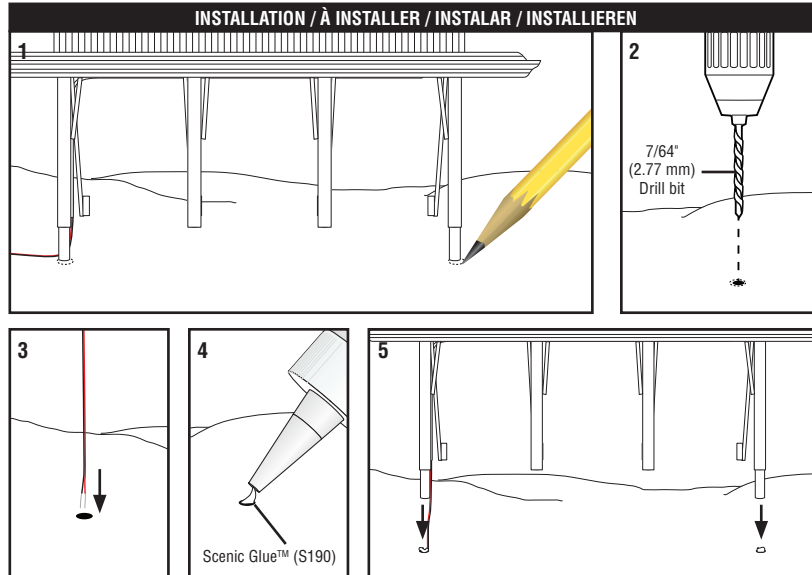

JUST PLUG[®] BILLBOARDS

LANES BOWLING & BAR - JP5796

INSTRUCTIONS / INSTRUCTIONS / INSTRUCCIONES / ANWEISUNGEN

Designed in USA, Made in China
Combination Package
K11 ©2018 O CO