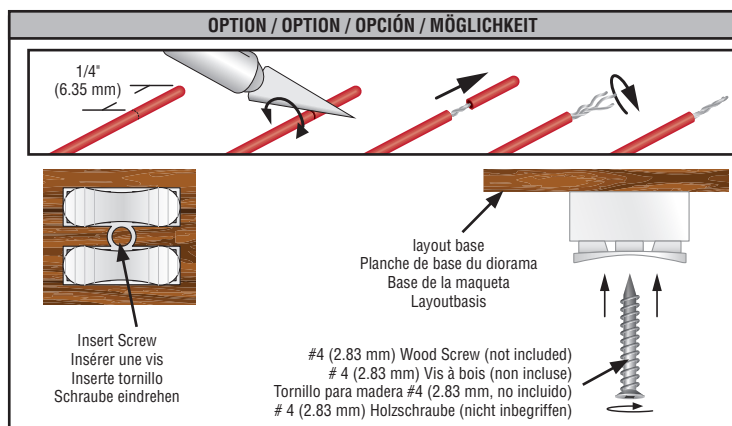

JUST PLUG[®] BILLBOARDS

LANES BOWLING & BAR - JP5796

INSTRUCTIONS / INSTRUCTIONS / INSTRUCCIONES / ANWEISUNGEN

Designed in USA, Made in China
Combination Package
K11 ©2018 O CO