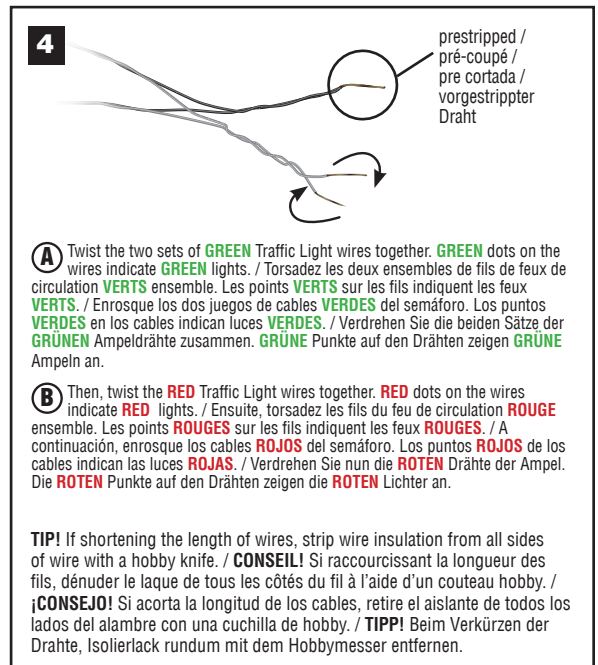

UK CA CE
RoHS Compliant

Conforms to Health Requirements of ASTM D4236

CAUTION: Do not look directly into LED lights when in operation. / **ATTENTION:** Ne pas regarder directement dans les lumières LED en fonctionnement. / **PRECAUCIÓN:** No mire directamente a las luces LED cuando está en funcionamiento. / **VORSICHT:** Schauen Sie nicht direkt in die aufleuchtende LEDs.

Model making product. Not a toy! Not suitable for children under 14 years! / Produit pour le modélisme. Pas un jouet! Pas adapté aux enfants de moins de 14 ans! / Producto para modelismo. No es un juguete! No adecuado para niños menores de 14 años! / Modellbauartikel. Kein Spielzeug! Nicht geeignet für Kinder unter 14!