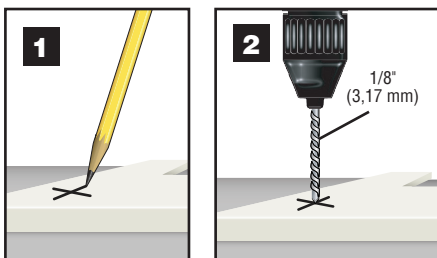

JUST PLUG® LIGHTING SYSTEM

O SCALE MAST ARM TRAFFIC LIGHTS JP5666

INSTRUCTIONS / INSTRUCTIONS / INSTRUCCIONES / ANWEISUNGEN

INSTALL / INSTALLER / INSTALAR / INSTALLIEREN

Conforms to Health Requirements of ASTM D4236