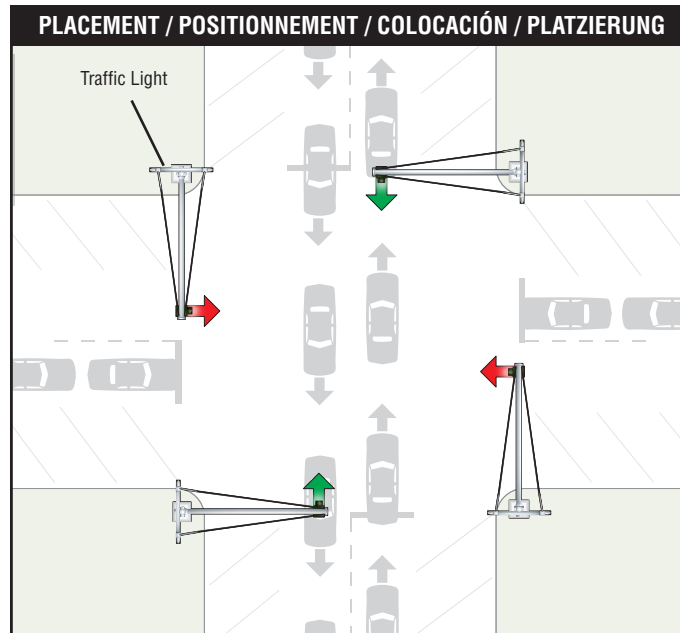

JUST PLUG® LIGHTING SYSTEM

O SCALE MAST ARM TRAFFIC LIGHTS JP5666

INSTRUCTIONS / INSTRUCTIONS / INSTRUCCIONES / ANWEISUNGEN

INSTALL / INSTALLER / INSTALAR / INSTALLIEREN

Conforms to Health Requirements of ASTM D4236